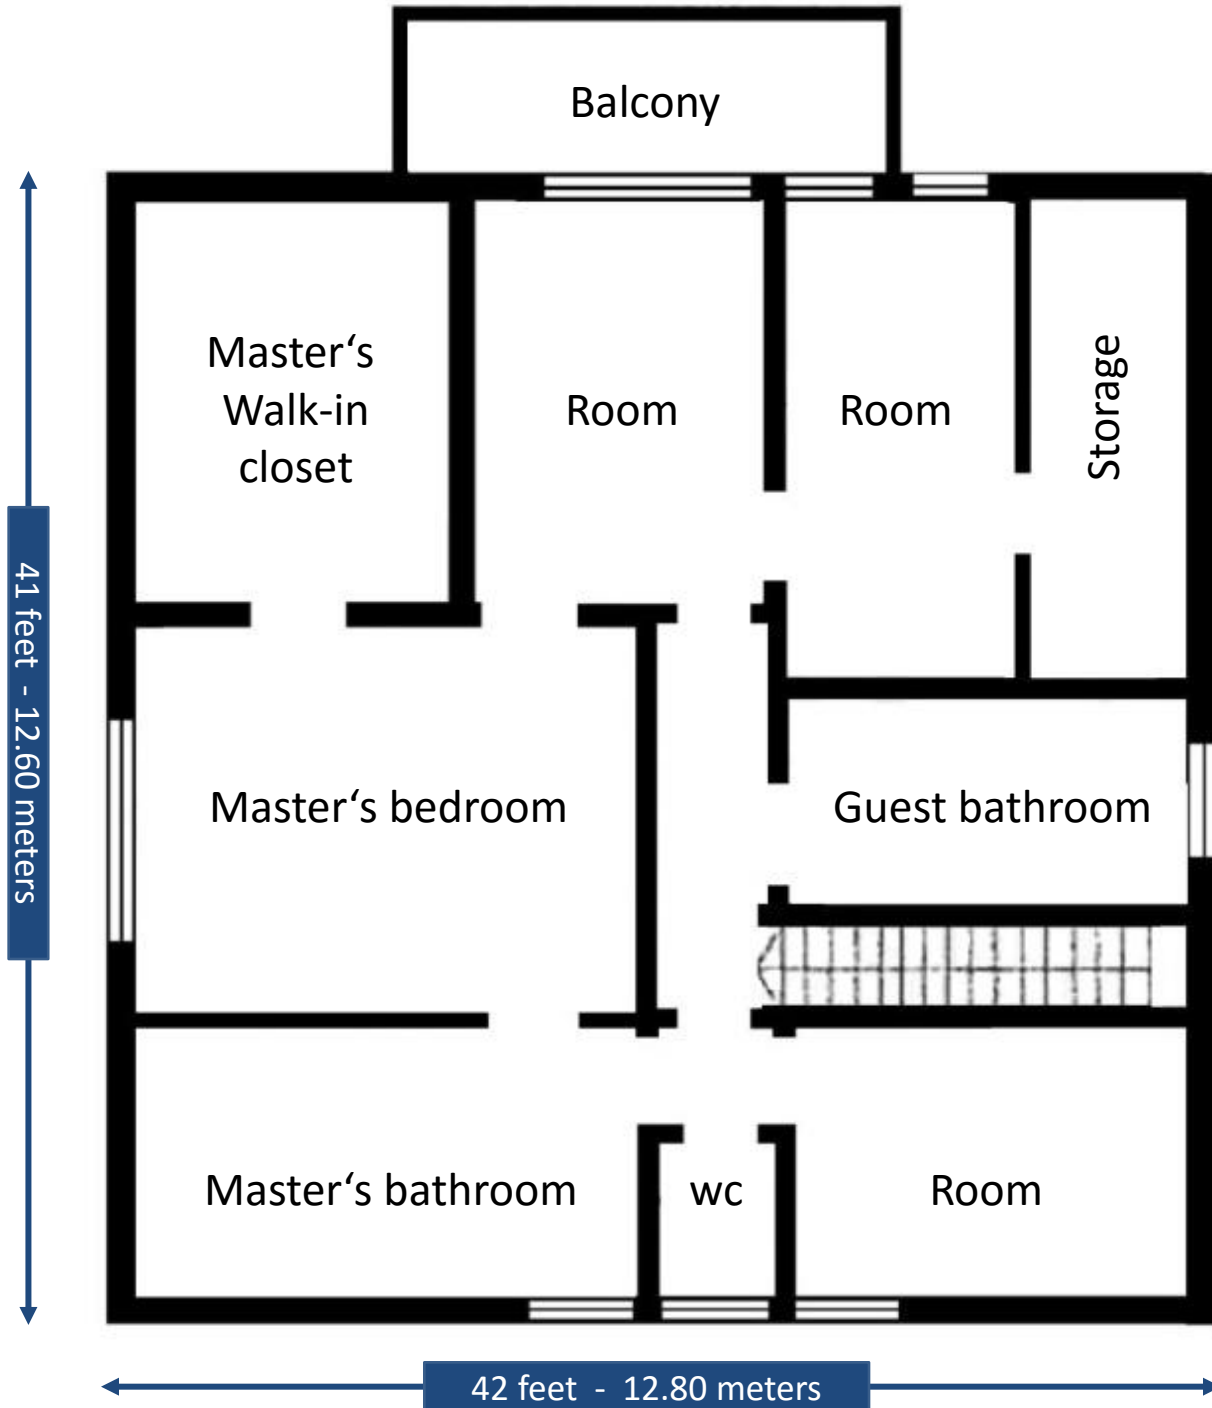

Maid's room

shower

Corridor

Closets

Veranda

room

WC

Kitchen

WC

Courtyard (cobblestone)

42 feet - 12.80 meters

38 feet - 11.60 meters

41 feet - 12.60 meters

Upper floor
Obergeschoss

Alle Angaben ohne Gewähr

Basement

Untergeschoss

Alle Angaben ohne Gewähr

Gym

Hobby room

Heating

Laundry

Wine cellar

41 feet - 12.60 meters

42 feet - 12.80 meters