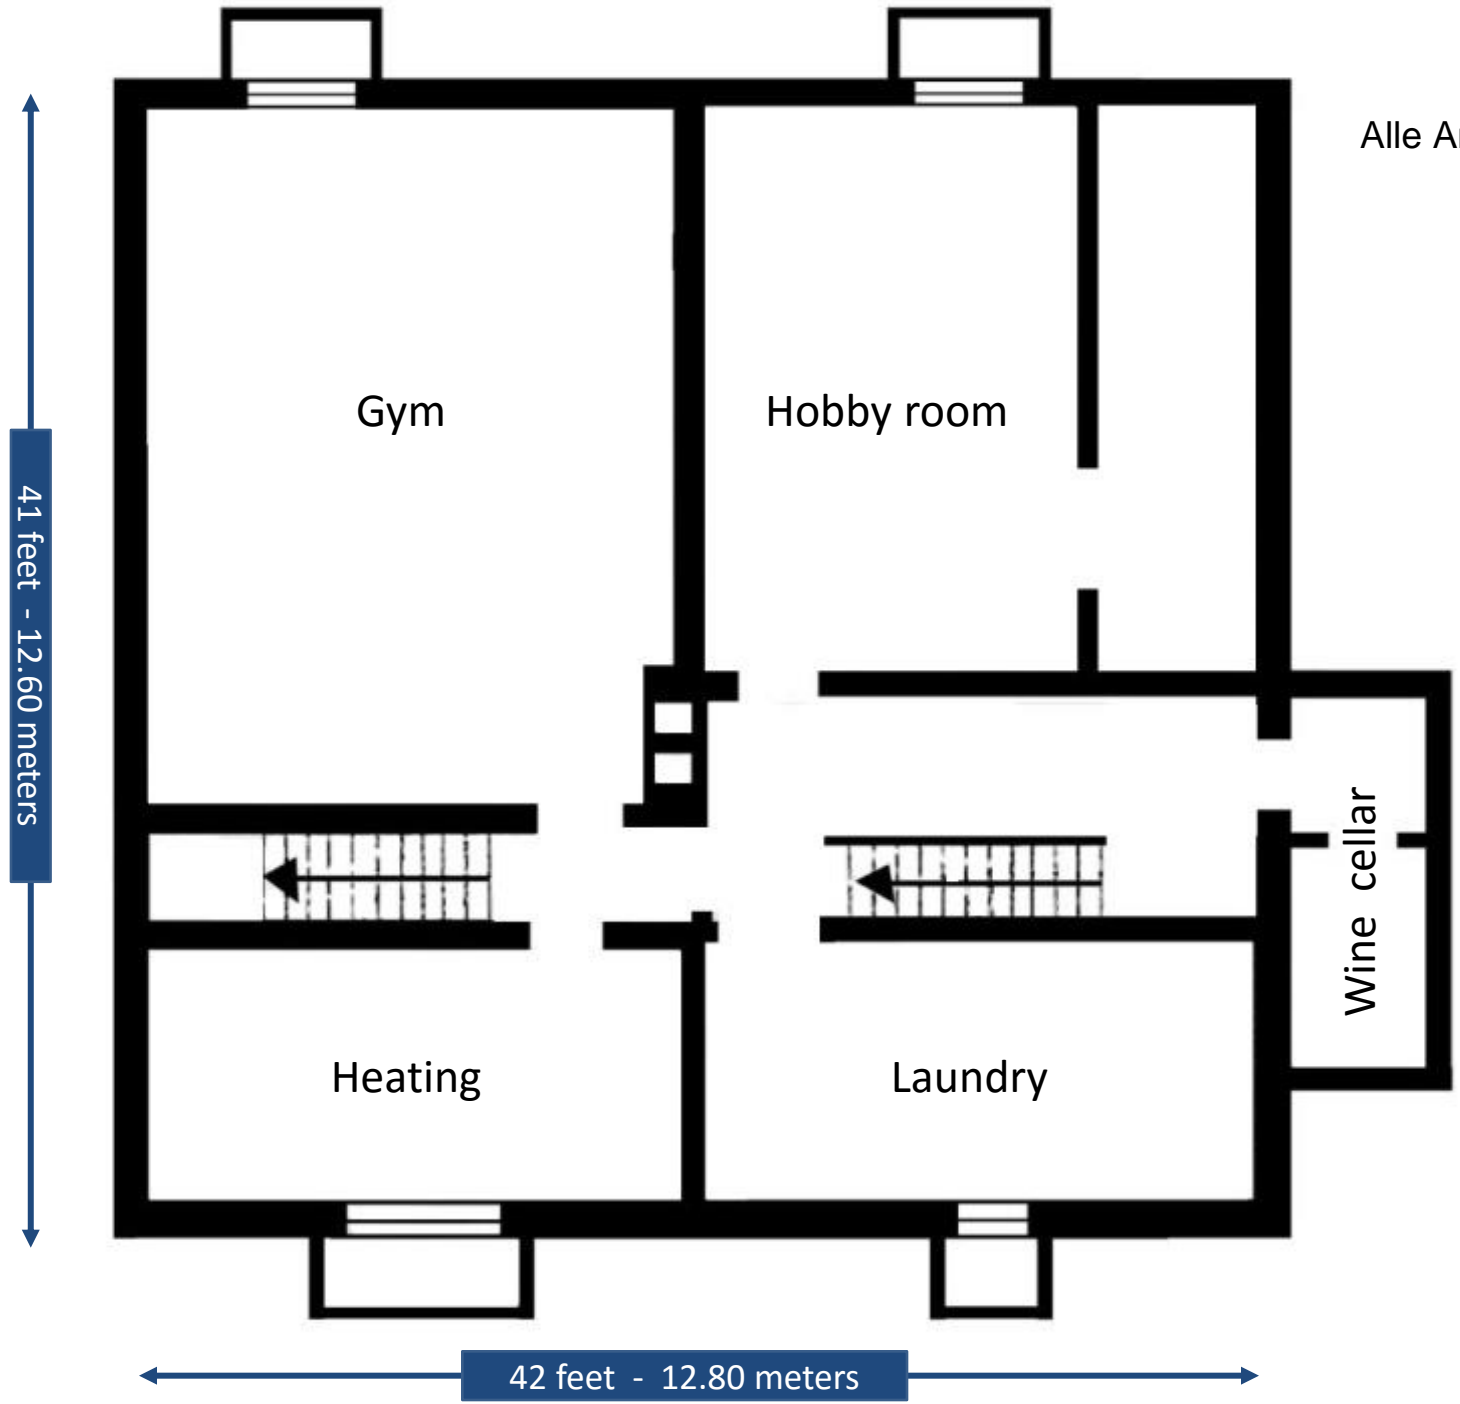

Maid's room

shower

Corridor

Closets

Veranda

room

WC

Kitchen

WC

Courtyard (cobblestone)

42 feet - 12.80 meters

38 feet - 11.60 meters

41 feet - 12.60 meters

Upper floor
Obergeschoss

Alle Angaben ohne Gewähr

Basement

Untergeschoss

Alle Angaben ohne Gewähr

Gym

Hobby room

Heating

Laundry

Wine cellar

41 feet - 12.60 meters

42 feet - 12.80 meters